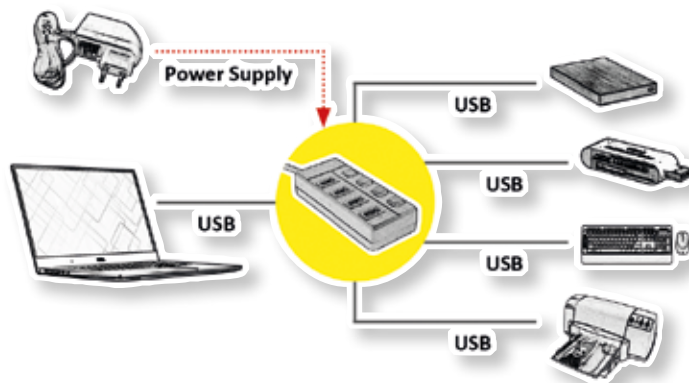

NEW ITEMS - NOW ON STOCK!
NEW Arrivals
April 2020

ROLINE USB 3.2 Gen 1 Hub, 4 Ports, Switchable

This hub can connect up to four USB devices with SuperSpeed

- Data transfer rates of up to 5 Gbit/s
- Fully backwards compatible with USB 2.0, USB 1.1
- PC connection: 1x USB 3.0 Type A
- Input: 4 USB 3.0 Type A SuperSpeed ports
- LED status indicator for each port
- Hot-swappable
- Individual power switch and blue LED indicators controlling each port.
- Supports auto switching between self-power and bus-power mode
- Colour: Black

Note: According to the current specifications of USB.org we have adapted the technical data of our USB 3 products. The new designation for the already known USB specifications has been changed to USB 3.2 Gen 1 (formerly USB 3.0 / USB 3.1 Gen 1) and USB 3.2 Gen 2 (formerly USB 3.1 / USB 3.1 Gen 2).

- Contents: Hub, power supply, USB 3.0 cable

roline®
Designed for Professionals

Order-No. – P.U.

ROLINE USB 3.2 Gen 1 Hub, 4 Ports, switchable

14.02.5046 – 10