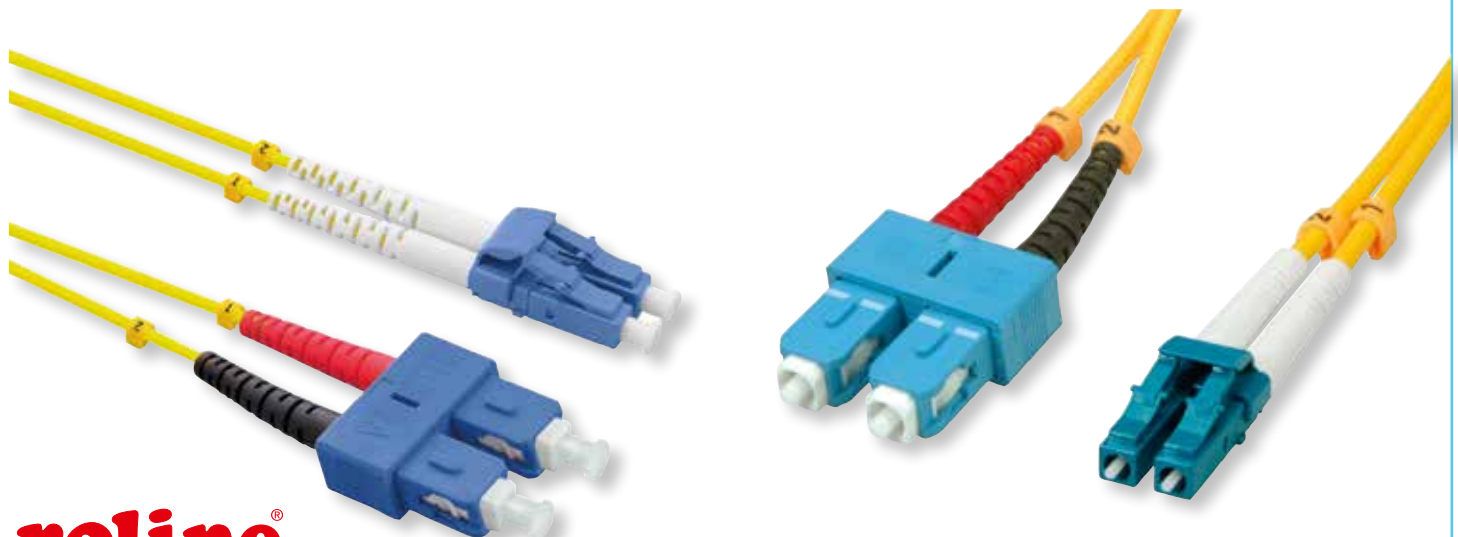

*** Halogenfree
Flame retardant
Low Smoke**

	Order-No. – P.U.
VALUE FO Jumper Cable 50/125µm OM4, LC/LC, Low-Loss-Connector, violet, 0.5 m	21.99.8830 – 5
VALUE FO Jumper Cable 50/125µm OM4, LC/LC, Low-Loss-Connector, violet, 1 m	21.99.8831 – 5
VALUE FO Jumper Cable 50/125µm OM4, LC/LC, Low-Loss-Connector, violet, 2 m	21.99.8832 – 5
VALUE FO Jumper Cable 50/125µm OM4, LC/LC, Low-Loss-Connector, violet, 3 m	21.99.8833 – 5
VALUE FO Jumper Cable 50/125µm OM4, LC/LC, Low-Loss-Connector, violet, 5 m	21.99.8834 – 5
VALUE FO Jumper Cable 50/125µm OM4, LC/LC, Low-Loss-Connector, violet, 10 m	21.99.8835 – 5
VALUE FO Jumper Cable 50/125µm OM4, LC/LC, Low-Loss-Connector, violet, 15 m	21.99.8836 – 5
VALUE FO Jumper Cable 50/125µm OM4, LC/LC, Low-Loss-Connector, violet, 20 m	21.99.8837 – 5

- Cable sheathing made of halogen-free, low smoke and flame-retardant material
- Assembled with high-quality connectors with ceramic ferrule
- Core structure: Duplex cable I-VH
- High tensile strength due to Kevlar with aramid fibres