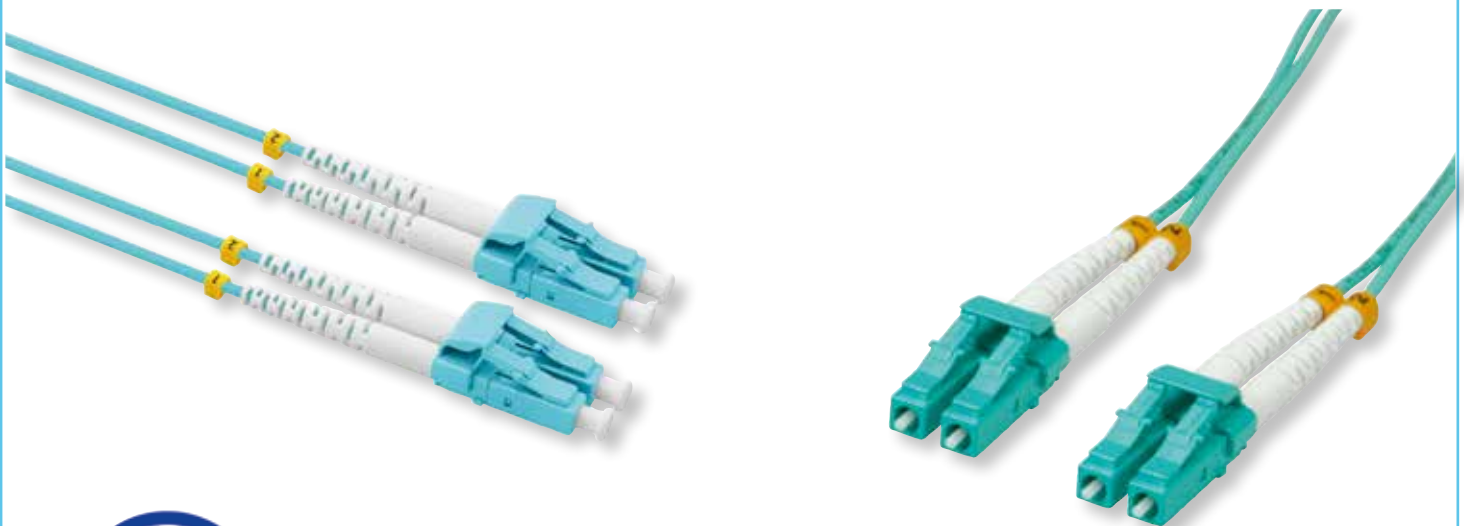

NEW ITEMS - NOW ON STOCK!
NEW Arrivals
April 2020

VALUE FO Jumper Cables 50/125µm OM3, LC/LC, Low-Loss-Connector

VALUE Fiber-Patchcable in OM3 quality for a high performance fiber optical cabling

- Security for the future! The OM3 fiber and connector quality with very low insertion loss ensure an excellent quality at very high bandwidths.
- The cable assembled with „low-loss“ connectors achieve very good values for insertion loss and reflection. In comparison:
 - Typical attenuation of a standard LC connector: 0.5 dB
 - Typical attenuation of a low-loss LC connector: 0.15 dB
- Duplex cables with fiber type Multi-mode 50/125µm, OM3
- Color: turquoise