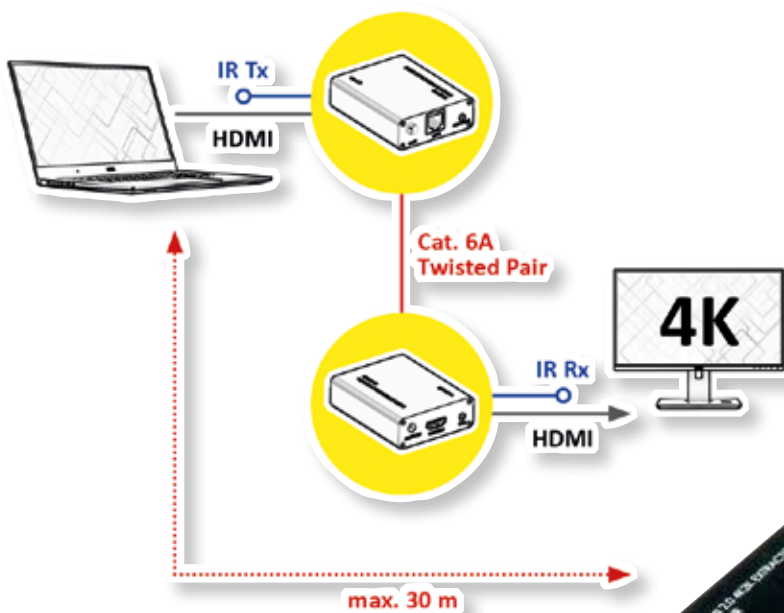

roline®
Designed for Professionals

Order-No. - P.U.

ROLINE Audio/Video System, HDMI, via Cat.6A, 4K@60Hz, 30m/45m 14.01.3417 - 5