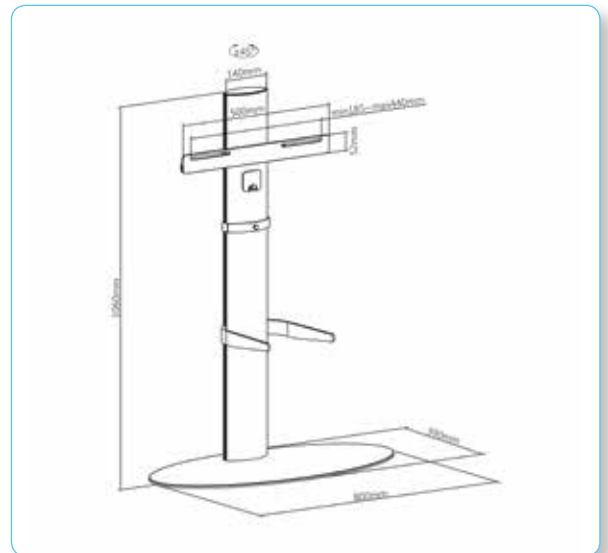

- Silver aluminium TV stand
- Height adjustable TV mount between 900-1060mm
- Best possible cable management due to the aluminium body
- Sturdy base plate
- +/- 45° rotation for the best possible room orientation
- Supports max. VESA: 400x400
- Maximum screen size: 82- 139.7cm (32"-55")
- Maximum load capacity: 40kg