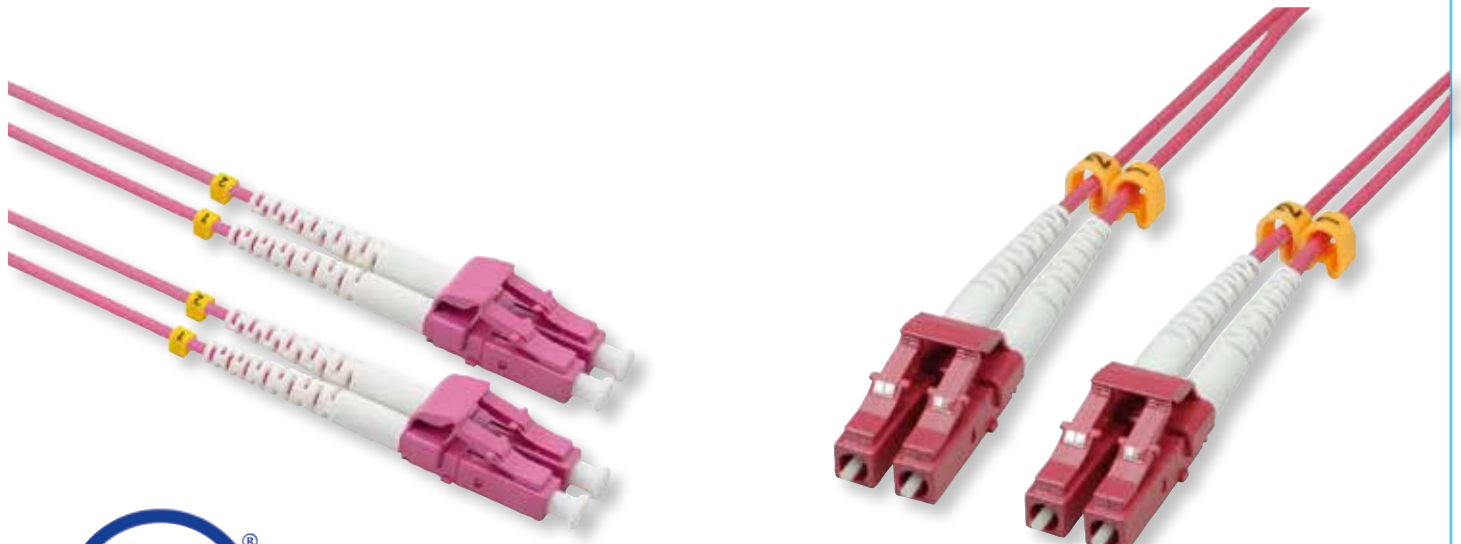

www.secomp-international.com
info@secomp-international.com

NEW ITEMS - NOW ON STOCK!

NEW Arrivals
April 2020

VALUE FO Jumper Cables 50/125µm OM4, LC/LC, Low-Loss-Connector

VALUE F.O. Patchcable in OM4-Quality for a high performance connection.

- Security for the future! The OM4 fiber and connector quality with very low insertion ensure an excellent quality at very high bandwidths.
- It supports 10 Gb/s Ethernet, Fibre Channel, and OIF applications to 550 meters, extends the system cost benefits to ultra long building backbones and medium length campus backbones.
- The cable assembled with „low-loss“ connectors achieve very good values for insertion loss and reflection. In comparison:
 - Typical attenuation of a standard LC connector: 0.5 dB
 - Typical attenuation of a low-loss LC connector: 0.15 dB
- Modal Bandwidth: 4700 MHz-km (this bandwidth is based on application-specific implementation of the EMBC requirements)
- Duplex cables with fiber type Multi-mode 50/125µm, OM4