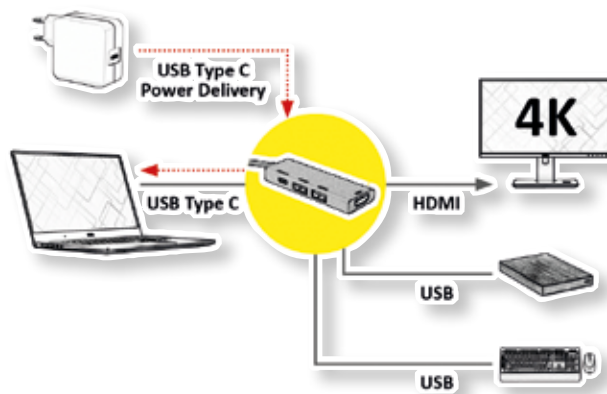

www.secomp-international.com
info@secomp-international.com

NEW ITEMS - NOW ON STOCK!

NEW Arrivals
March 2020

ROLINE GOLD USB Type C Docking Station, 4K HDMI, 2x USB 3.2 Gen 1 Ports, 1x USB Type C PD (Power Delivery)

The docking station is supplied for Macbooks, Ultrabooks or Notebooks/Laptops and provides a quick and easy connection to the workplace peripherals that you use every day, including one HDMI connector, that allows you a maximum resolution of up to 3840x2160 @30Hz!

- Golden aluminium case
- Narrow, flat design
- Black golden nylon braid around the cable
- Golden shield plates and contacts for reliable signal transmission

Connection to the mobile device:
• 1x USB 3.1 / USB 3.2 Gen 2 Type C

Connections for peripheral devices:
• 1x HDMI video output: mirror or expand your screen to a TV, monitor or projector
• 2x USB 3.0 / USB 3.2 Gen 1 Type A ports (data transfer rate up to 5Gbit/s), to connect e.g. keyboard / mouse, USB HDD / SSD, etc.
• 1x USB Type C PD (Power Delivery)

Note: According to the current specifications of USB.org we have adapted the technical data of our USB 3 products. The new designation for the already known USB specifications has been changed to USB 3.2 Gen 1 (formerly USB 3.0 / USB 3.1 Gen 1) and USB 3.2 Gen 2 (formerly USB 3.1 / USB 3.1 Gen 2).

- Contents: Docking Station

roline®
Designed for Professionals

Order-No. – P.U.

ROLINE GOLD USB Type C Docking Station, 4K HDMI, 2x USB 3.2 Gen 1 ports, 1x USB Type C PD (Power Delivery)

12.02.1119 – 5