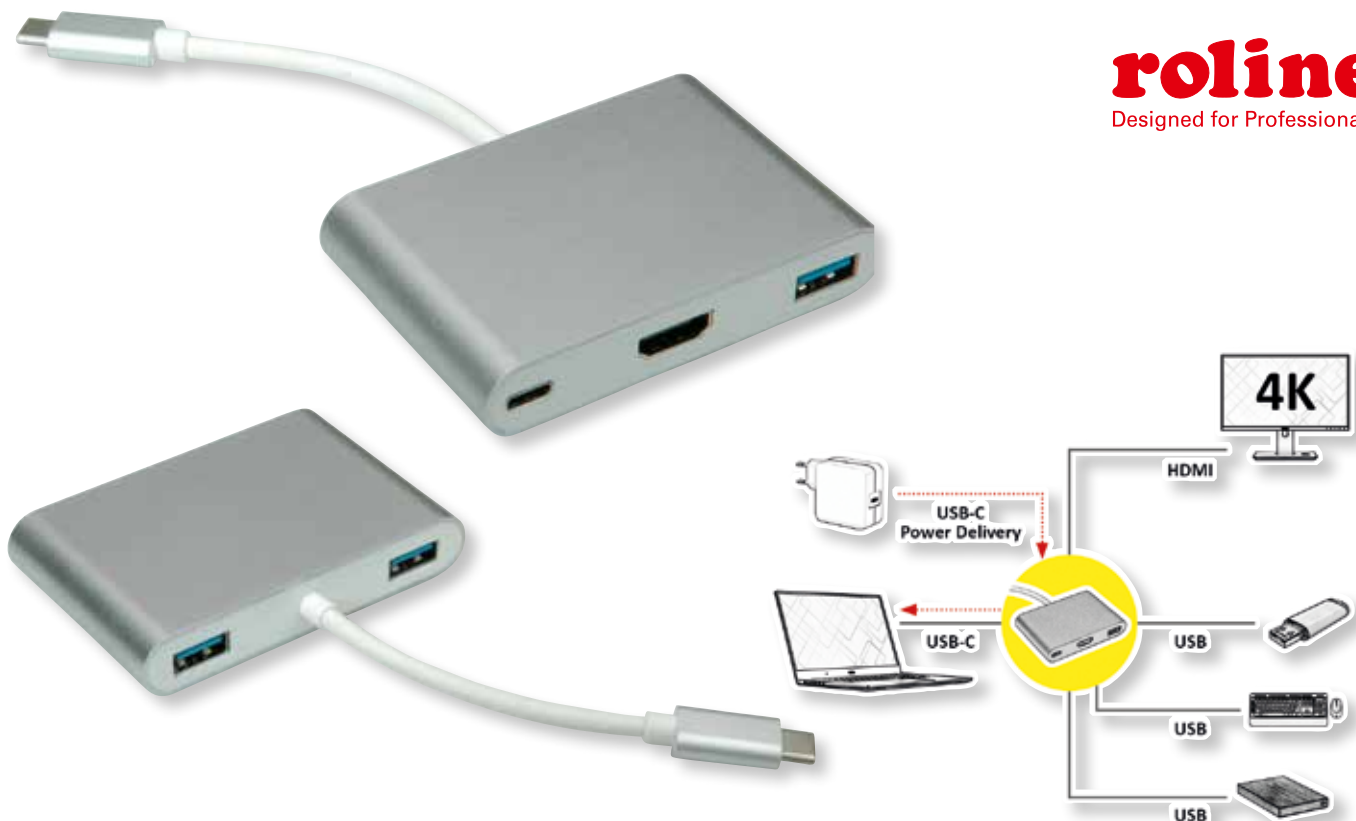

NEW ITEMS - NOW ON STOCK!
NEW Arrivals
April 2020

ROLINE Type C - HDMI Adapter, M/F, 3x USB 3.2 Gen 1 A F, 1x PD (Power Delivery)

Connect your Macbook, Ultrabook, notebook/laptop or PC with USB Type C connection quickly and easily to a monitor or TV via HDMI - with a resolution of up to 3840x2160 @30Hz! The additional ports (1x USB Type C with Power Delivery, 1x USB 3.0 / USB 3.2 Gen 1 and 2x USB 2.0) allow you to connect many different peripherals, such as keyboard, mouse, HDD/SSD and a power supply via USB Type C!

- USB 3.1 / USB 3.2 Gen 2 Type C to HDMI cable adapter, e.g. for MacBooks
- Connecting an HDMI Monitor or Projector with HDMI Connection
- Mirror or expand your display to an HDMI-enabled TV or monitor
- Compact aluminium housing
- No power supply required
- Power delivery function (for charging devices via the additional USB type C connector; 14.5V 2A)
- Connections: USB Type C plug, 1x HDMI socket, 3x USB 3.0 / USB 3.2 Gen 1 Type A socket and USB Type C socket (Power Delivery)
- Cable length: approx. 10 cm

Note: According to the current specifications of USB.org we have adapted the technical data of our USB 3 products. The new designation for the already known USB specifications has been changed to USB 3.2 Gen 1 (formerly USB 3.0 / USB 3.1 Gen 1) and USB 3.2 Gen 2 (formerly USB 3.1 / USB 3.1 Gen 2).

roline®
Designed for Professionals

Order-No. – P.U.

ROLINE Type C - HDMI Adapter, M/F, 3x USB 3.2 Gen 1 A F, 1x PD (Power Delivery)

12.02.1134 – 10